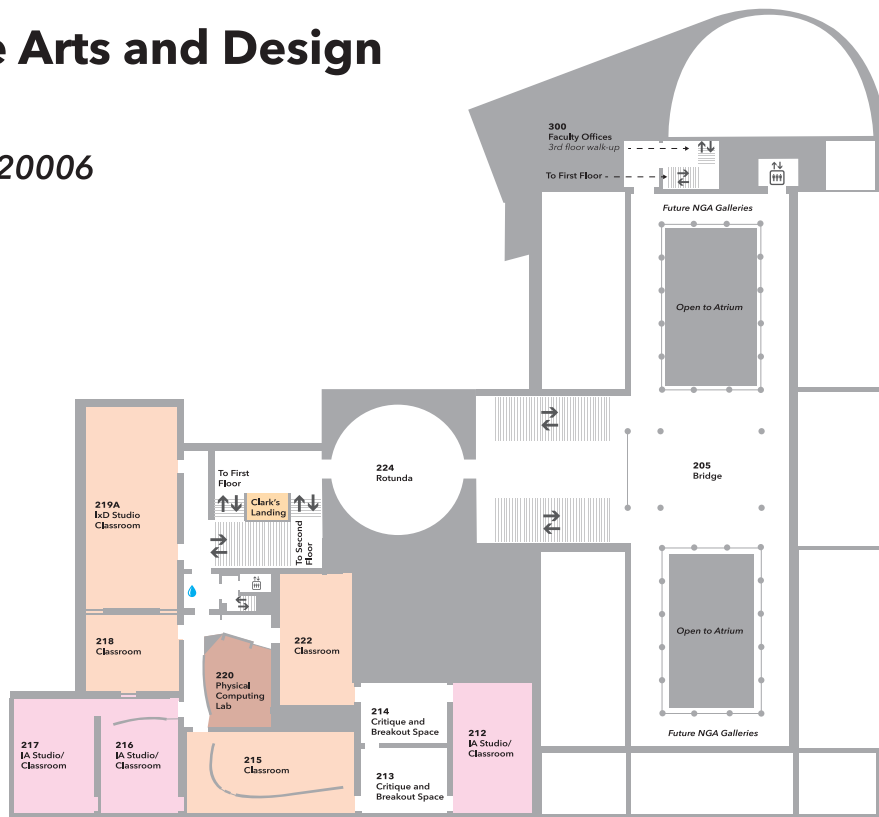

Corcoran School of the Arts and Design Flagg Building Map

500 17th St NW Washington, DC 20006

Second Floor

First Floor

- Interior Architecture Studio
- Printmaking and Photo Studio
- Student Studio
- Fab Lab/ Physical Computing
- Computer Lab
- Classroom
- Student Lounge
- Elevator
- Stairs
- Restroom and Motherhood Room
- Water Bottle Refill Station
- Help

Scan for Floor Plan
of Flagg Building

Map of Corcoran Buildings
on Campus

Corcoran School of the Arts and Design Flagg Building Map

500 17th St NW Washington, DC 20006

Basement

Sub-Basement

- Ceramics Studio
- Painting and Drawing Studio
- Printmaking and Photo Studio
- Sculpture Studio
- Student Studio
- Restroom
- Water Bottle Refill Station
- Fab Lab/ Physical Computing
- Computer Lab
- Classroom
- Student Lounge
- ↑ ↓ Elevator
- ||| Stairs
- ? Help

Scan for Floor Plan of Flagg Building

Map of Corcoran Buildings on Campus