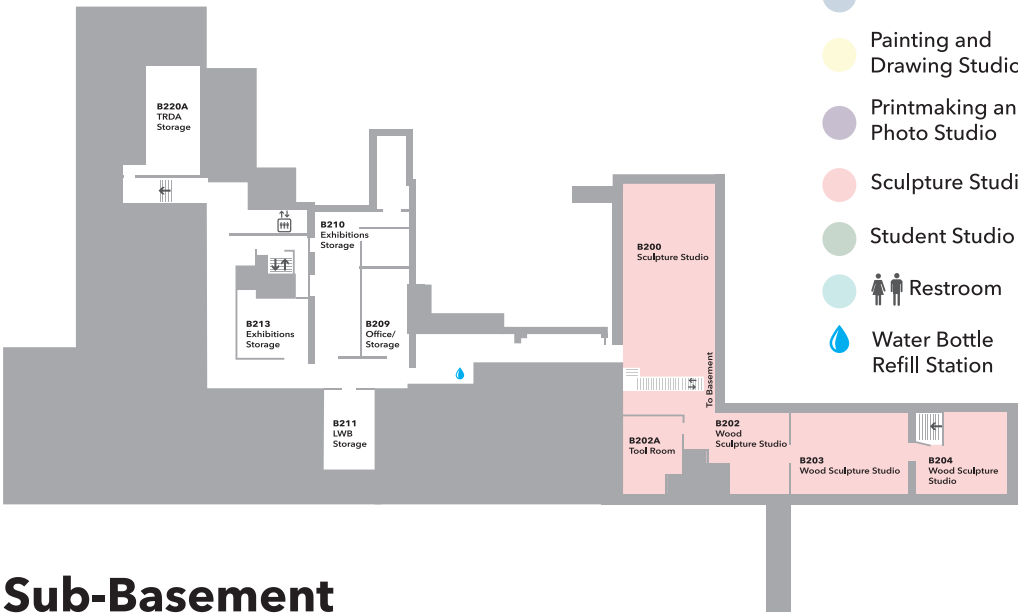

Corcoran School of the Arts and Design Flagg Building Map

500 17th St NW Washington, DC 20006

Second Floor

First Floor

- Interior Architecture Studio
- Printmaking and Photo Studio
- Student Studio
- Fab Lab/ Physical Computing
- Computer Lab
- Classroom
- Student Lounge
- Elevator
- Stairs
- Restroom and Motherhood Room
- Water Bottle Refill Station
- Help

Scan for Floor Plan
of Flagg Building

Map of Corcoran Buildings
on Campus

Corcoran School of the Arts and Design Flagg Building Map

500 17th St NW Washington, DC 20006

Basement

Sub-Basement

- Ceramics Studio
- Painting and Drawing Studio
- Printmaking and Photo Studio
- Sculpture Studio
- Student Studio
- Restroom
- Water Bottle Refill Station
- Fab Lab/ Physical Computing
- Computer Lab
- Classroom
- Student Lounge
- ↑ ↓ Elevator
- ||| Stairs
- ? Help