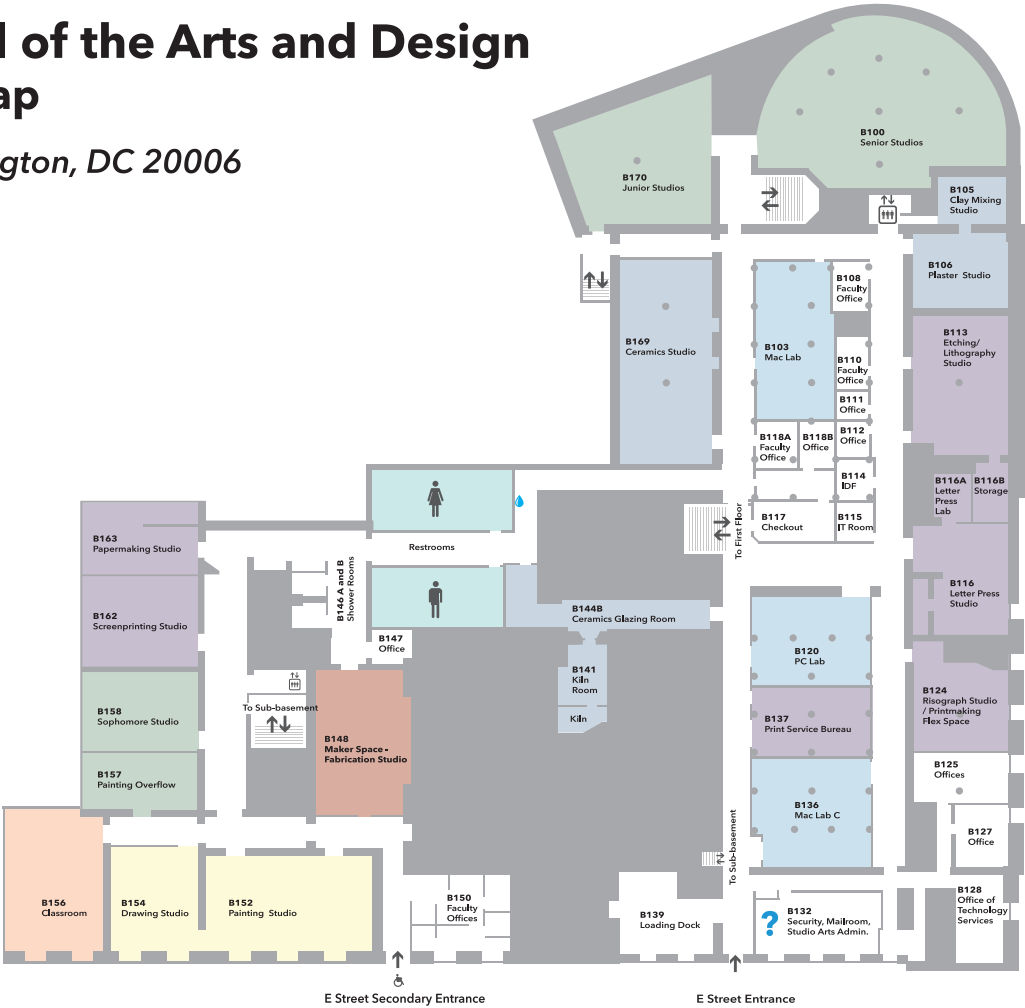

Corcoran School of the Arts and Design Flagg Building Map

500 17th St NW Washington, DC 20006

Second Floor

First Floor

- Interior Architecture Studio
- Printmaking and Photo Studio
- Student Studio
- Fab Lab/ Physical Computing
- Computer Lab
- Classroom
- Student Lounge
- Elevator
- Stairs
- Restroom and Motherhood Room
- Water Bottle Refill Station
- Help

Scan for Floor Plan
of Flagg Building

Map of Corcoran Buildings
on Campus

Corcoran School of the Arts and Design Flagg Building Map

500 17th St NW Washington, DC 20006

Basement

Sub-Basement

- Ceramics Studio
- Painting and Drawing Studio
- Printmaking and Photo Studio
- Sculpture Studio
- Student Studio
- Restroom
- Water Bottle Refill Station
- Fab Lab/ Physical Computing
- Computer Lab
- Classroom
- Student Lounge
- ↑ ↓ Elevator
- ||| Stairs
- ? Help

Scan for Floor Plan of Flagg Building

Map of Corcoran Buildings on Campus