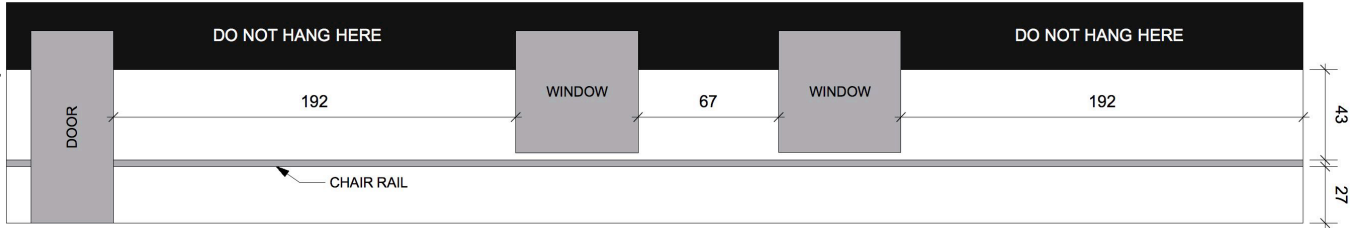

EXHIBITION LOCATIONS

FLAGG BASEMENT EXHIBITION SPACES

White Halls

White Halls is to be used primarily for curricular exhibitions. If there is a gap in the schedule, a student can request to create an installation but cannot damage the walls.

Measurements (inches):

NOTE: White space is where your work goes.

East wall

West wall

*During **NEXT**, all of the aforementioned spaces can and will be used for the annual thesis exhibition.