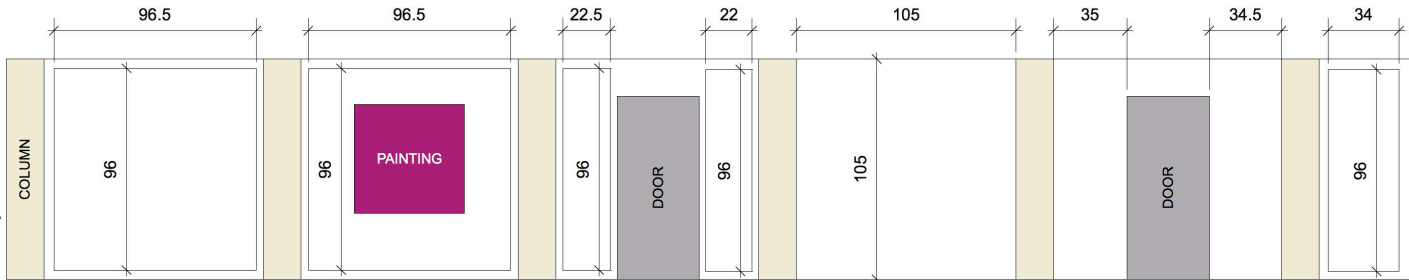

EXHIBITION LOCATIONS

FLAGG BASEMENT EXHIBITION SPACES

White Halls

White Halls is to be used primarily for curricular exhibitions. If there is a gap in the schedule, a student can request to create an installation but cannot damage the walls.

Measurements (inches):

NOTE: White space is where your work goes.

East wall

West wall

*During **NEXT**, all of the aforementioned spaces can and will be used for the annual thesis exhibition.