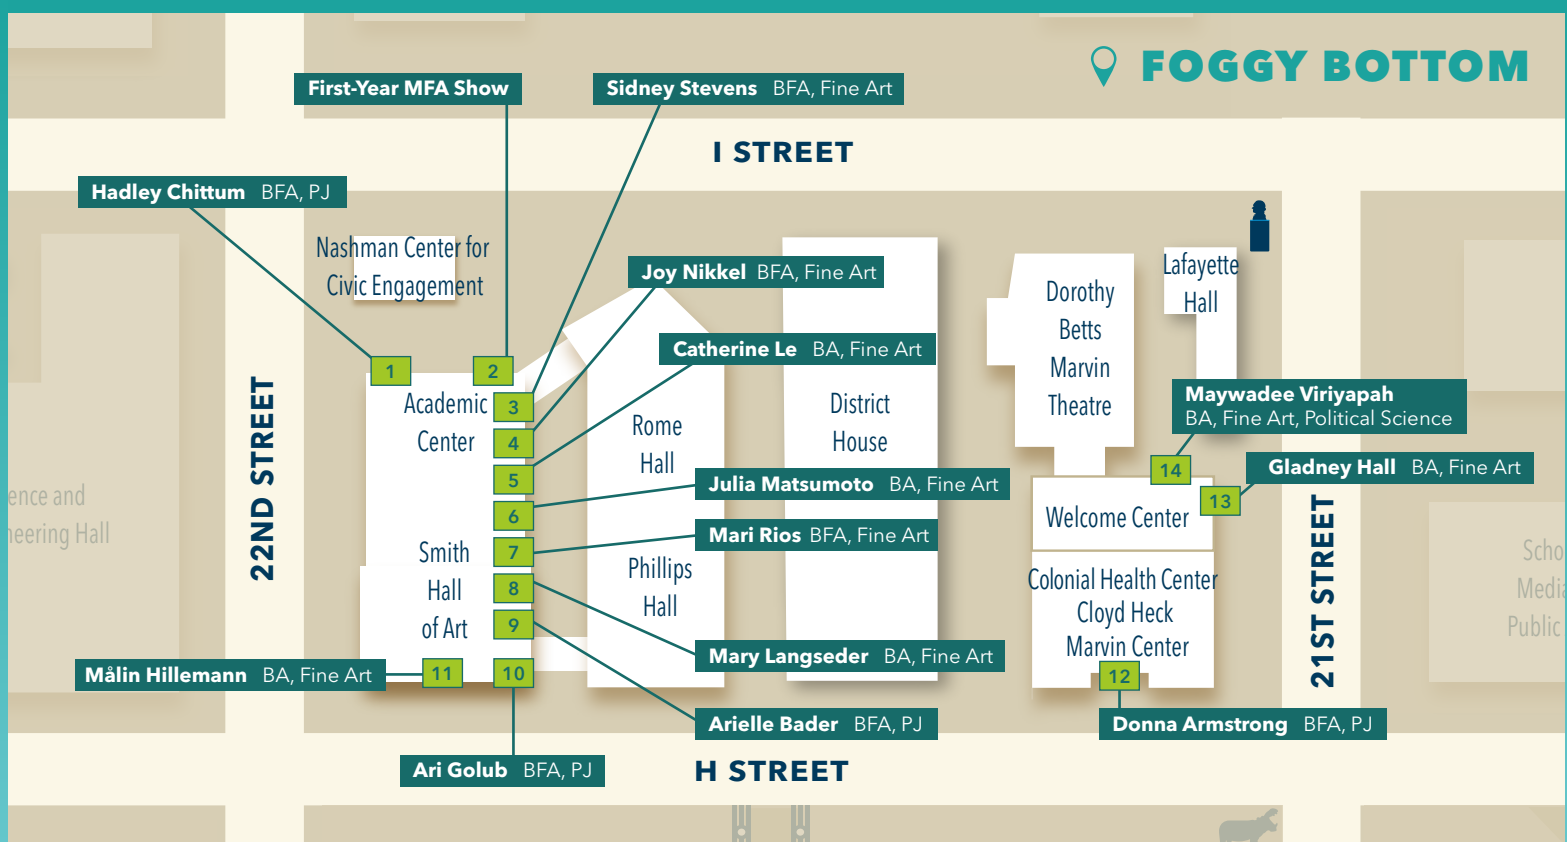

NEXT Installations on Campus

The Corcoran School of Art and Design is thrilled to present their end-of-year show, NEXT: a dynamic, innovative exhibition that gives D.C.'s art community the opportunity to see the latest in contemporary art and scholarship. In 2021, for the first time in its history, NEXT will be a hybrid virtual and physical experience, with outdoor installations launching April 28, 2021 and **on view until May 31, 2021**, as well as a website (next.corcoran.gwu.edu) and online performances, launching on May 10, 2021. The public-facing installations on the George Washington University campus are part of Corcoran students' end-of-year undergraduate thesis show, as well as work by first-year Master of Fine Arts students. The work you see on campus was created in 2020-2021 as a culmination of our students' learning experiences in the fields of photojournalism and fine art.

Please enjoy these installations safely, in groups of no more than five people, masked and socially distant. We recommend that you are at least six feet apart (about two arms' length) from other groups. Please follow current GW, CDC and DC guidelines. See the latest university guidance at coronavirus.gwu.edu.