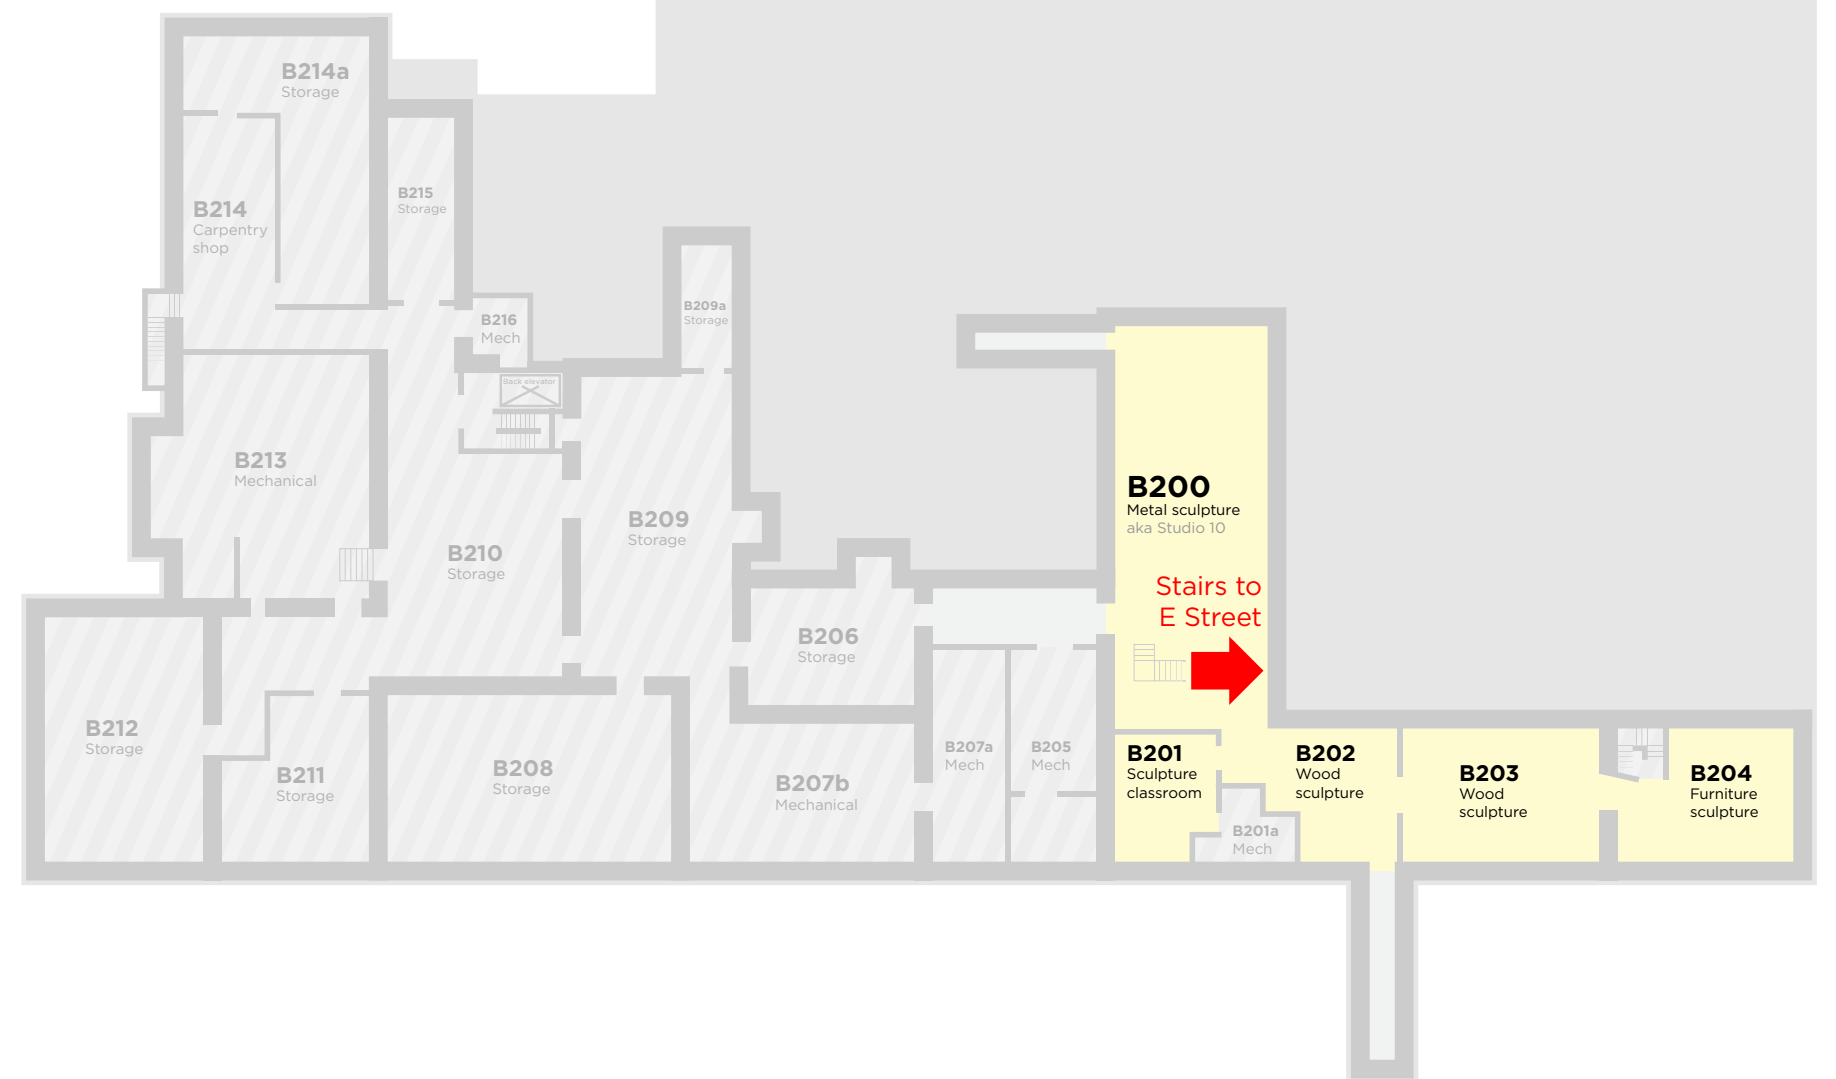

CORCORAN SCHOOL OF THE ARTS & DESIGN

7AM–11PM weekdays
9AM–9PM weekends

Directions to Smith Hall

Head north on 17th Street until you get to Pennsylvania Ave. Turn left and take Pennsylvania to 21st Street; take another left and continue for one block until you reach I Street; take a right and follow I Street until you reach Rome Hall; take a left and follow the walkway until you reach Smith Hall of Art.

Directions to the Mt. Vernon campus

The Vern Express shuttle departs every five minutes M-F, 7AM-8PM and every 15-30 minutes on the weekends. Stops on the Foggy Bottom campus are located at 23rd and G Streets (Funger Hall) and 2025 E Street (Red Cross Building).

SUB-BASEMENT

BASEMENT

E Street
ADA Entrance

E Street
Main Entrance

Stairs to
Sculpture

Front elevator

Stairs to
NY Ave.

Whitewalls

Vending machines

Courtyard

FIRST FLOOR

SECOND FLOOR