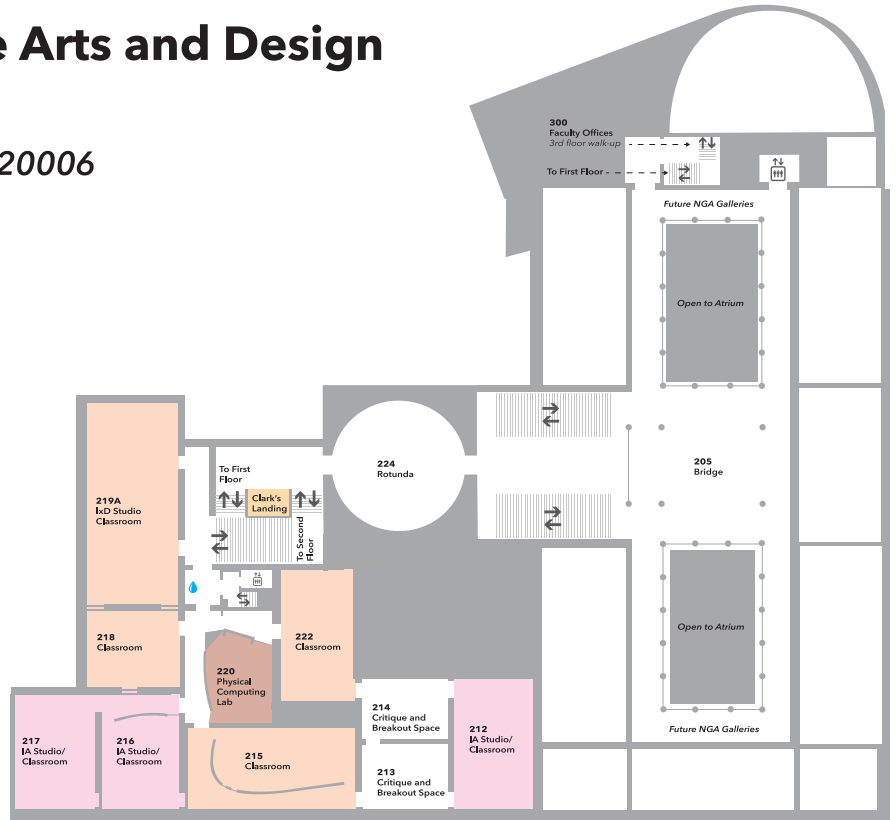

Corcoran School of the Arts and Design Flagg Building Map

500 17th St NW Washington, DC 20006

Basement

Sub-Basement

- Ceramics Studio
- Painting and Drawing Studio
- Printmaking and Photo Studio
- Sculpture Studio
- Student Studio
- Restroom
- Water Bottle Refill Station
- Fab Lab/ Physical Computing
- Computer Lab
- Classroom
- Student Lounge
- Elevator
- Stairs
- ? Help

Scan for Floor Plan of Flagg Building

Map of Corcoran Buildings on Campus

Corcoran School of the Arts and Design Flagg Building Map

500 17th St NW Washington, DC 20006

Second Floor

First Floor

- Interior Architecture Studio
- Printmaking and Photo Studio
- Student Studio
- Fab Lab/ Physical Computing
- Computer Lab
- Classroom
- Student Lounge
-  Elevator
-  Stairs
-  Restroom and Motherhood Room
-  Water Bottle Refill Station
-  Help

Scan for Floor Plan of Flagg Building

Map of Corcoran Buildings on Campus

Corcoran School of the Arts and Design Flagg Building Map

500 17th St NW Washington, DC 20006

Basement

Sub-Basement

- Ceramics Studio
- Painting and Drawing Studio
- Printmaking and Photo Studio
- Sculpture Studio
- Student Studio
- Restroom
- Water Bottle Refill Station
- Fab Lab/ Physical Computing
- Computer Lab
- Classroom
- Student Lounge
- Elevator
- Stairs
- Help