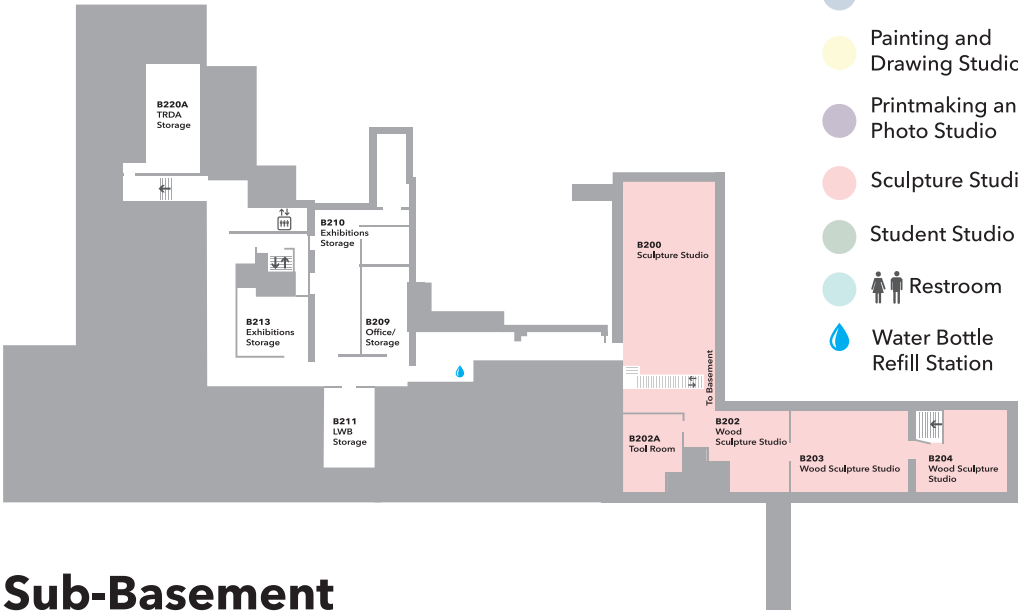

Scan for Floor Plan of Flagg Building

Map of Corcoran Buildings on Campus

Corcoran School of the Arts and Design Flagg Building Map

500 17th St NW Washington, DC 20006

Basement

Sub-Basement

- Ceramics Studio
- Painting and Drawing Studio
- Printmaking and Photo Studio
- Sculpture Studio
- Student Studio
- Restroom
- Water Bottle Refill Station
- Fab Lab/ Physical Computing
- Computer Lab
- Classroom
- Student Lounge
- Elevator
- Stairs
- Help