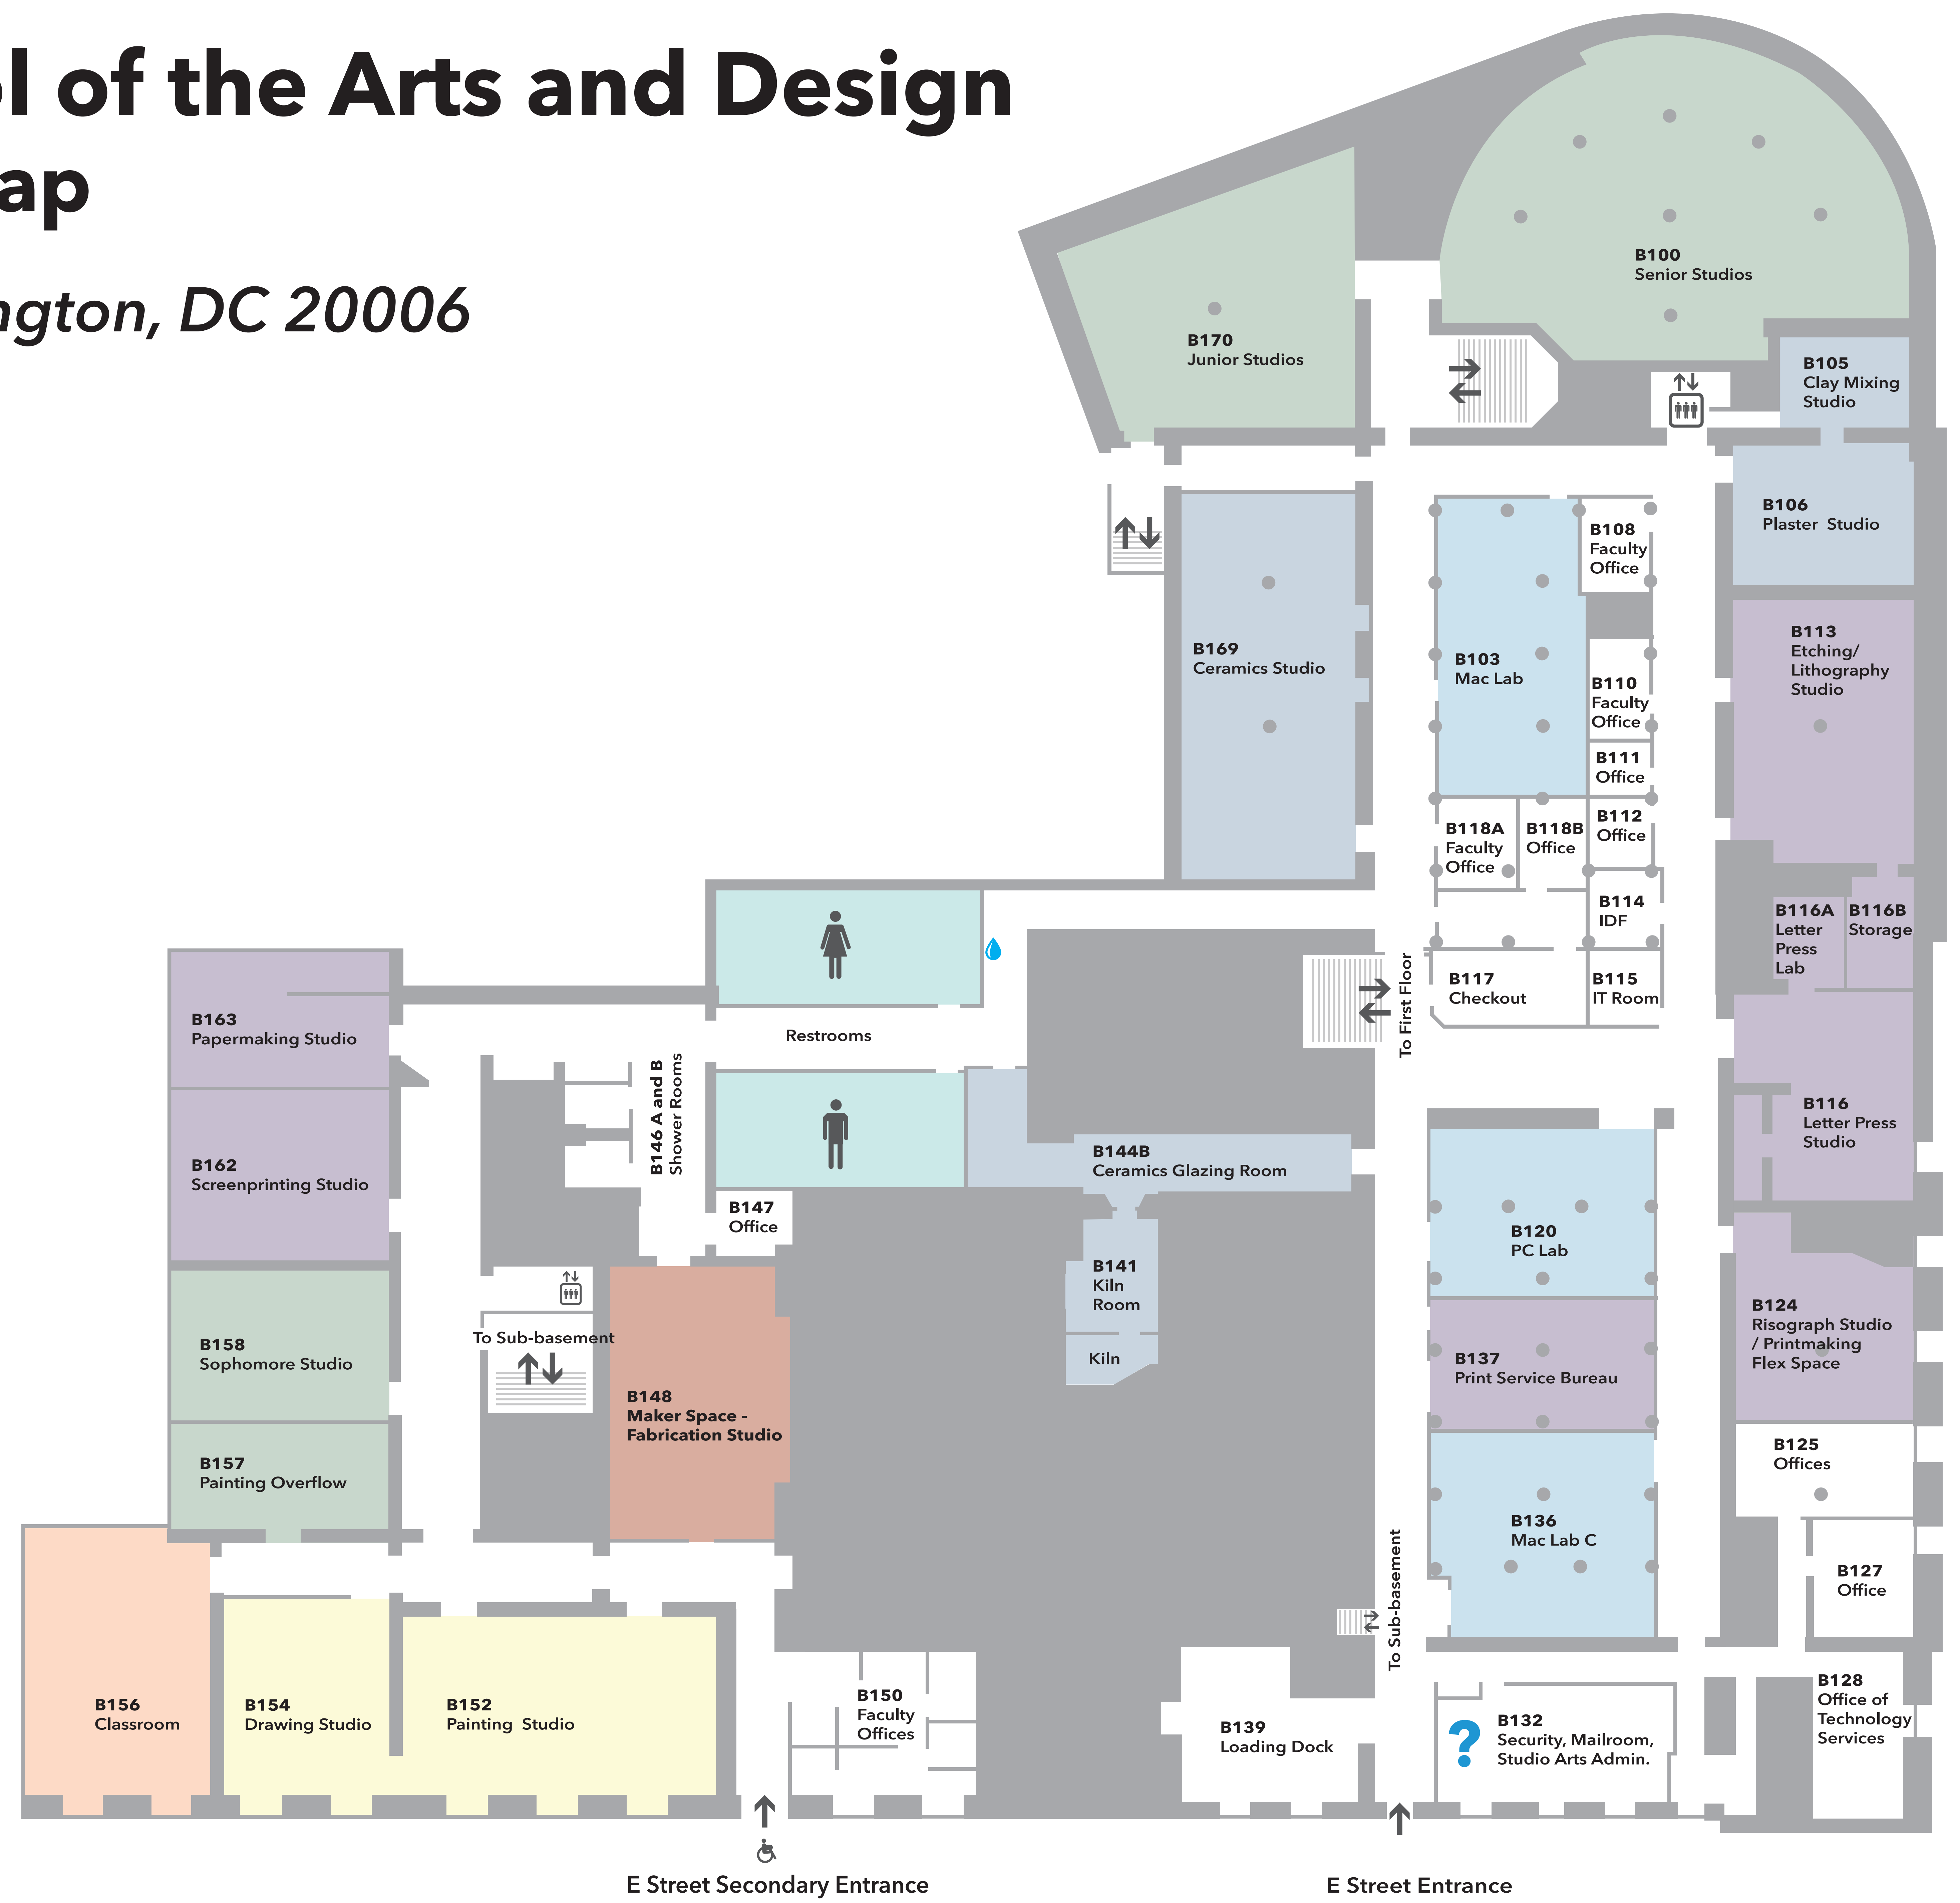

Corcoran School of the Arts and Design Flagg Building Map

500 17th St NW Washington, DC 20006

Basement

Sub-Basement

- Ceramics Studio
- Painting and Drawing Studio
- Printmaking and Photo Studio
- Sculpture Studio
- Student Studio
- Restroom
- Water Bottle Refill Station
- Fab Lab/ Physical Computing
- Computer Lab
- Classroom
- Student Lounge
- Elevator
- Stairs
- ? Help

Scan for Floor Plan of Flagg Building

Map of Corcoran Buildings on Campus

Corcoran School of the Arts and Design Flagg Building Map

500 17th St NW Washington, DC 20006

Second Floor

First Floor

- Interior Architecture Studio
- Printmaking and Photo Studio
- Student Studio
- Fab Lab/ Physical Computing
- Computer Lab
- Classroom
- Student Lounge
-  Elevator
-  Stairs
-  Restroom and Motherhood Room
-  Water Bottle Refill Station
-  Help

Scan for Floor Plan of Flagg Building

Map of Corcoran Buildings on Campus

Corcoran School of the Arts and Design Flagg Building Map

500 17th St NW Washington, DC 20006

Basement

Sub-Basement

- Ceramics Studio
- Painting and Drawing Studio
- Printmaking and Photo Studio
- Sculpture Studio
- Student Studio
- Restroom
- Water Bottle Refill Station
- Fab Lab/ Physical Computing
- Computer Lab
- Classroom
- Student Lounge
- Elevator
- Stairs
- Help