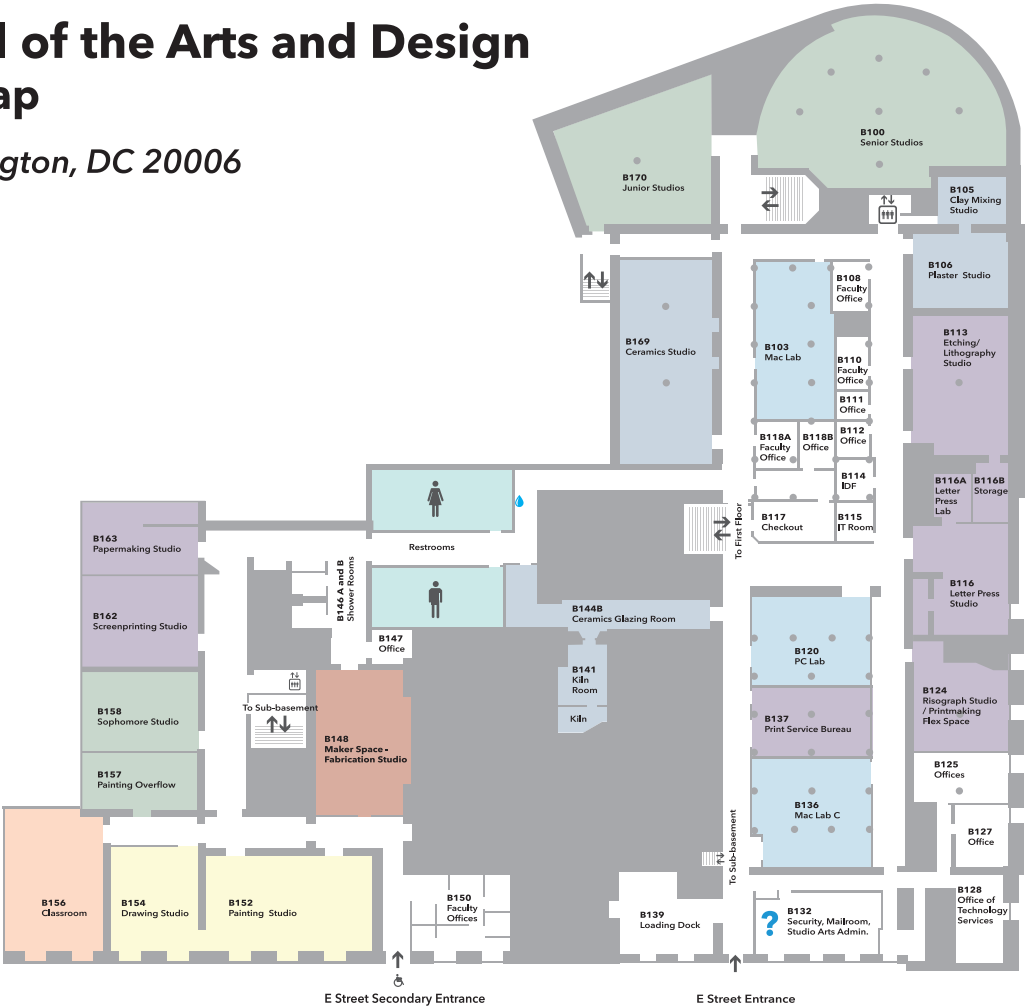

Corcoran School of the Arts and Design Flagg Building Map

500 17th St NW Washington, DC 20006

Basement

Sub-Basement

- Ceramics Studio
- Painting and Drawing Studio
- Printmaking and Photo Studio
- Sculpture Studio
- Student Studio
- Restroom
- Water Bottle Refill Station
- Fab Lab/ Physical Computing
- Computer Lab
- Classroom
- Student Lounge
- Elevator
- Stairs
- ? Help

Scan for Floor Plan of Flagg Building

Map of Corcoran Buildings on Campus

Corcoran School of the Arts and Design Flagg Building Map

500 17th St NW Washington, DC 20006

Second Floor

First Floor

- Interior Architecture Studio
- Printmaking and Photo Studio
- Student Studio
- Fab Lab/ Physical Computing
- Computer Lab
- Classroom
- Student Lounge
-  Elevator
-  Stairs
-  Restroom and Motherhood Room
-  Water Bottle Refill Station
-  Help

Scan for Floor Plan of Flagg Building

Map of Corcoran Buildings on Campus

Corcoran School of the Arts and Design Flagg Building Map

500 17th St NW Washington, DC 20006

Basement

Sub-Basement

- Ceramics Studio
- Painting and Drawing Studio
- Printmaking and Photo Studio
- Sculpture Studio
- Student Studio
- Restroom
- Water Bottle Refill Station
- Fab Lab/ Physical Computing
- Computer Lab
- Classroom
- Student Lounge
- Elevator
- Stairs
- Help