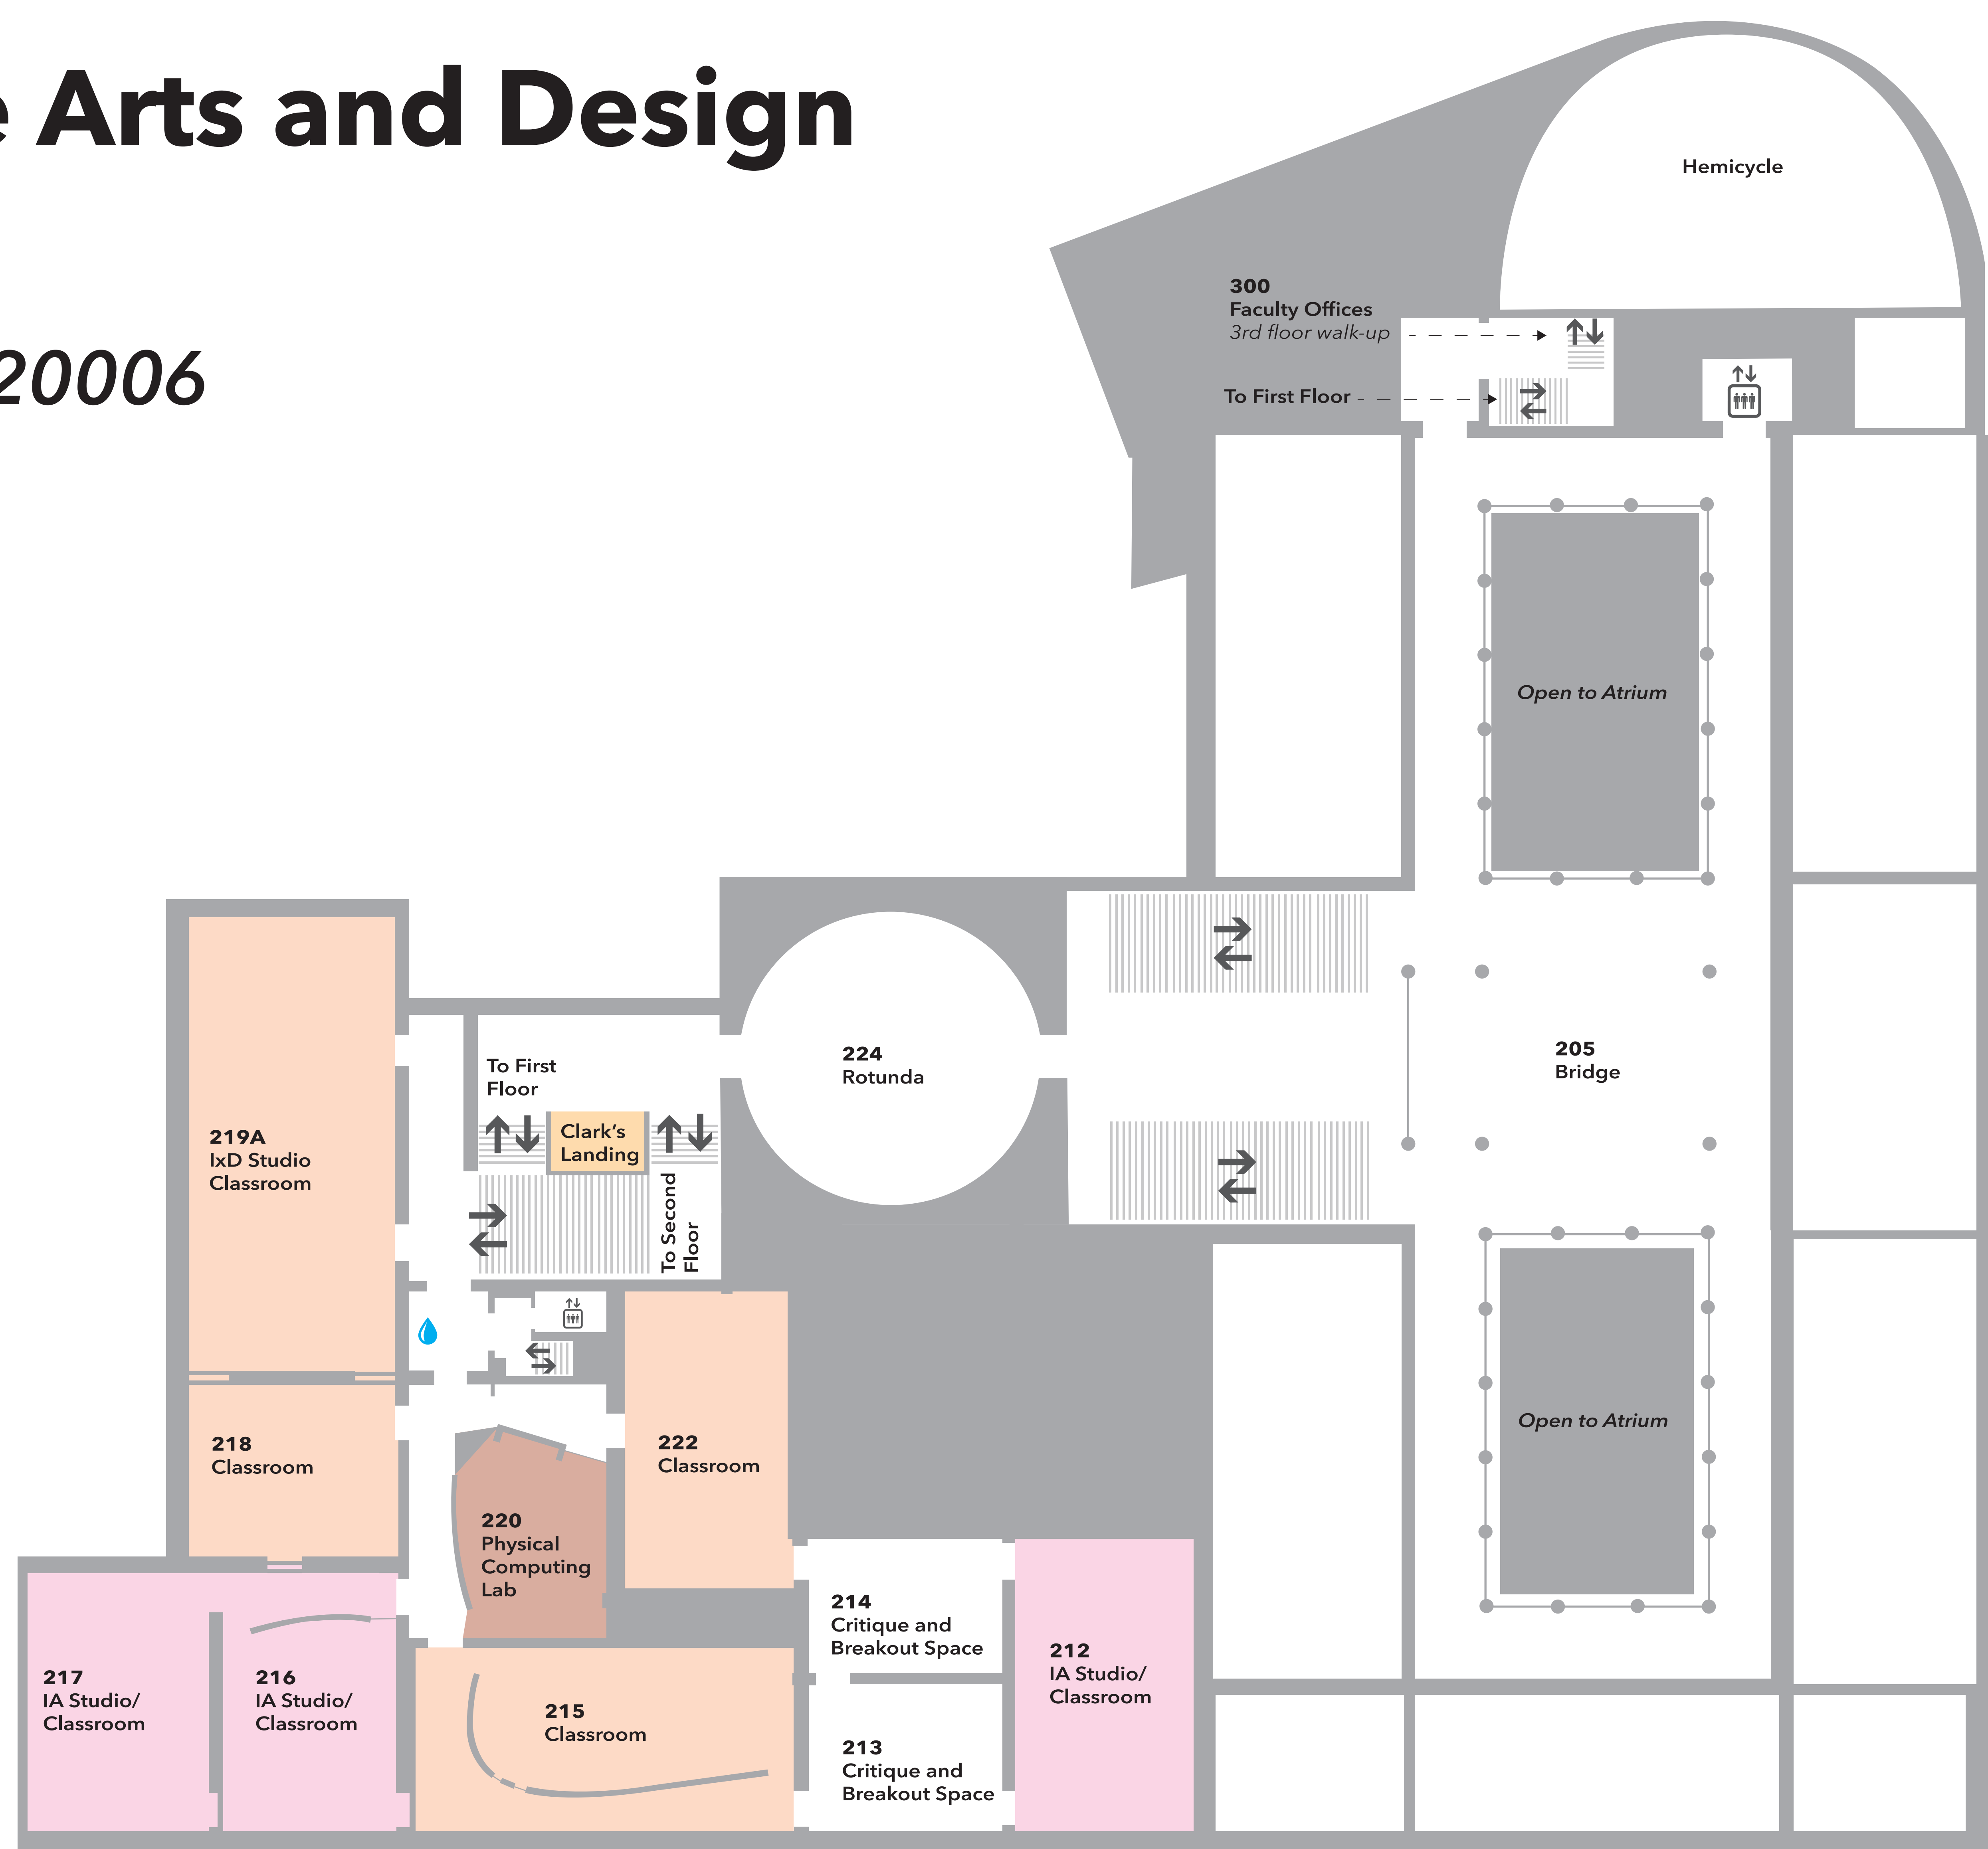

Corcoran School of the Arts and Design Flagg Building Map

500 17th St NW Washington, DC 20006

Basement

Sub-Basement

- Ceramics Studio
- Painting and Drawing Studio
- Printmaking and Photo Studio
- Sculpture Studio
- Student Studio
- Restroom
- Water Bottle Refill Station
- Fab Lab/ Physical Computing
- Computer Lab
- Classroom
- Student Lounge
- Elevator
- Stairs
- ? Help

Scan for Floor Plan of Flagg Building

Map of Corcoran Buildings on Campus

Corcoran School of the Arts and Design Flagg Building Map

500 17th St NW Washington, DC 20006

Second Floor

First Floor

- Interior Architecture Studio
- Printmaking and Photo Studio
- Student Studio
- Fab Lab/ Physical Computing
- Computer Lab
- Classroom
- Student Lounge
-  Elevator
-  Stairs
-  Restroom and Motherhood Room
-  Water Bottle Refill Station
-  Help

Scan for Floor Plan of Flagg Building

Map of Corcoran Buildings on Campus

Corcoran School of the Arts and Design Flagg Building Map

500 17th St NW Washington, DC 20006

Basement

Sub-Basement

- Ceramics Studio
- Painting and Drawing Studio
- Printmaking and Photo Studio
- Sculpture Studio
- Student Studio
- Restroom
- Water Bottle Refill Station
- Fab Lab/ Physical Computing
- Computer Lab
- Classroom
- Student Lounge
- Elevator
- Stairs
- Help